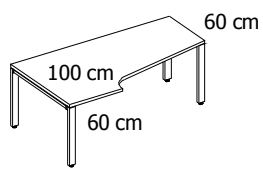

PRIMO SPACE SLOPED DESKS

height: 72 CM

- L ... cable outlet - left
- R ... cable outlet - right
- M ... cable outlet - middle
- N ... without cable outlet

dimensions

W	N	G	T	1	0	N	N	2	N	L	dimensions	price	price
											160x80/100 cm	397,-	568,-
											180x80/100 cm	413,-	622,-
											200x80/100 cm	420,-	670,-

* left version on drawing

- L ... left version
- R ... right version

frame AL	frame AL
top melamine +1	top veneer +4
top 28 mm	
edge 2mm	
 2K	

L-SHAPE DESKS

height: 72 CM

- L ... cable outlet - left
- R ... cable outlet - right
- M ... cable outlet - middle
- N ... without cable outlet

W	N	G	L	0	9	N	N	2	N	L	dimensions	price	price
											160x60/100 cm	400,-	604,-
											180x60/100 cm	417,-	664,-
											200x60/100 cm	425,-	715,-

* left version on drawing

- L ... left version
- R ... right version

dimensions

W N G B 1 8 N N 2 L	200x100 cm	
W N G B 1 9 N N 2 L	220x100 cm	

L ... left version
R ... right version

* left version on drawing

EXECUTIVE DESKS

PEDESTAL - 2 DRAWERS

height: 72 CM

top melamine +1	top veneer +4	top veneer +4
pedestal - melamine + 1	pedestal - melamine + 1	pedestal - veneer + 4
frame AL	frame AL	frame AL
top 28 mm		
edge 2mm 		
1 790,-	2 042,-	2 500,-
1 818,-	2 107,-	2 565,-