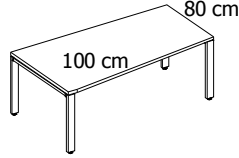

PRIMO SPACE RECTANGULAR DESKS

height: 72 CM

- L ... cable outlet - left
- R ... cable outlet - right
- M ... cable outlet - middle
- N ... without cable outlet

				frame AL		frame AL		
				top melamine +1		top veneer +4		
				top 28 mm				
				edge 2mm				
				 2K				
				depth 80 cm				
W	N	G	R 1 0 N	<u>N</u> 2 N N	160 cm		324,-	501,-
W	N	G	R 1 2 N	<u>N</u> 2 N N	180 cm		338,-	547,-
W	N	G	R 1 4 N	<u>N</u> 2 N N	200 cm		345,-	586,-
				depth 100 cm				
W	N	G	R 1 6 N	<u>N</u> 2 N N	160 cm		398,-	574,-
W	N	G	R 1 7 N	<u>N</u> 2 N N	180 cm		414,-	630,-
W	N	G	R 1 8 N	<u>N</u> 2 N N	200 cm		418,-	674,-

PRIMO SPACE SLOPED DESKS

height: 72 CM

- L ... cable outlet - left
- R ... cable outlet - right
- M ... cable outlet - middle
- N ... without cable outlet

dimensions

W	N	G	T	1	0	N	N	2	N	L	dimensions	price	price
											160x80/100 cm	397,-	568,-
											180x80/100 cm	413,-	622,-
											200x80/100 cm	420,-	670,-

* left version on drawing

- L ... left version
- R ... right version

frame AL	frame AL
top melamine +1	top veneer +4
top 28 mm	
edge 2mm	
 2K	

L-SHAPE DESKS

height: 72 CM

- L ... cable outlet - left
- R ... cable outlet - right
- M ... cable outlet - middle
- N ... without cable outlet

dimensions

W N G B 1 8 N N 2 L	200x100 cm	
W N G B 1 9 N N 2 L	220x100 cm	

L ... left version
R ... right version

* left version on drawing

EXECUTIVE DESKS

PEDESTAL - 2 DRAWERS

height: 72 CM

top melamine +1	top veneer +4	top veneer +4
pedestal - melamine + 1	pedestal - melamine + 1	pedestal - veneer + 4
frame AL	frame AL	frame AL
top 28 mm		
edge 2mm 		
1 790,-	2 042,-	2 500,-
1 818,-	2 107,-	2 565,-